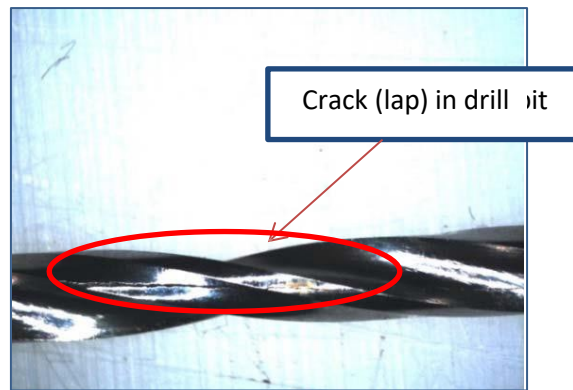

June 7, 2017

To: Surgeons

Subject: **URGENT MEDICAL DEVICE FIELD SAFETY NOTICE- REMOVAL-LOT SPECIFIC**

Affected Product: Various Trauma & Extremity Instruments (Drill bits and Screw taps)

Refer to Attachment 2-Affected Product List for the affected items/lot combinations.

Zimmer Biomet is conducting a medical device field action for various trauma and extremity instruments (drill bits and screw taps). A raw material anomaly was discovered during inspection at Zimmer Biomet, and an investigation by the supplier determined that four lots of raw material could have similar anomalies. The anomaly has the potential to be on or below the surface and can increase the risk of instrument fracture. Accordingly, all products manufactured with the affected raw material are being removed from the field.

Our records indicate you may have received one or more of the affected products. The affected units were distributed between the dates of March 2016 and May 2017.

<i>Risks</i>		
<i>Describe immediate health consequences (injuries or illness) that may result from use of or exposure to the product issue.</i>	<i>Most Probable</i>	<i>Highest Severity</i>
	<i>Extension of surgery < 30 minutes</i>	<i>Extension of surgery < 30 minutes</i>
<i>Describe long range health consequences (injuries or illness) that may result from use of or exposure to the product issue.</i>	<i>Most Probable</i>	<i>Highest Severity</i>
	<i>None</i>	<i>Patient retains piece of fractured instrument leading to patient injury</i>